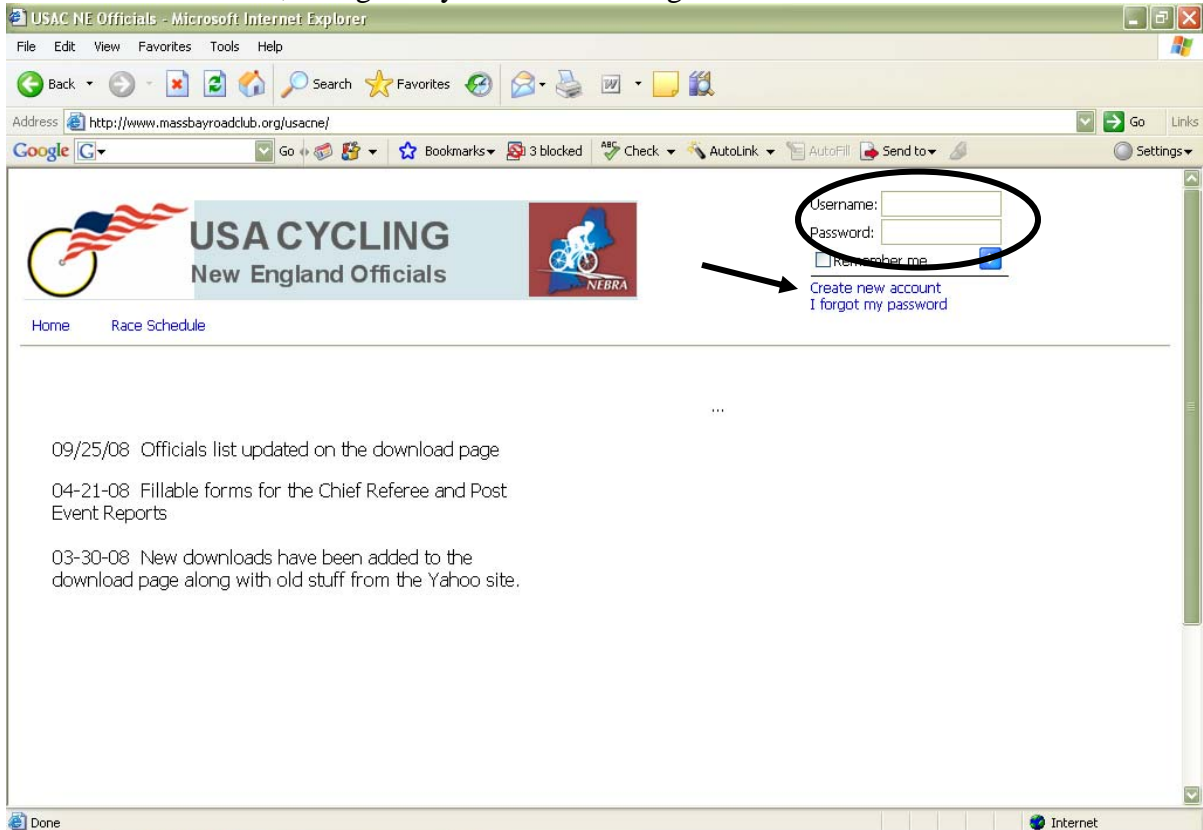

USA CYCLING
New England Officials

Website Demo for Officials Assignments

<http://www.massbayroadclub.org/USACNE>

Create a new account, or log in if you are an existing user

Upon logging in, your assignments are automatically displayed on the home page as well as any races that have open “needed” spots