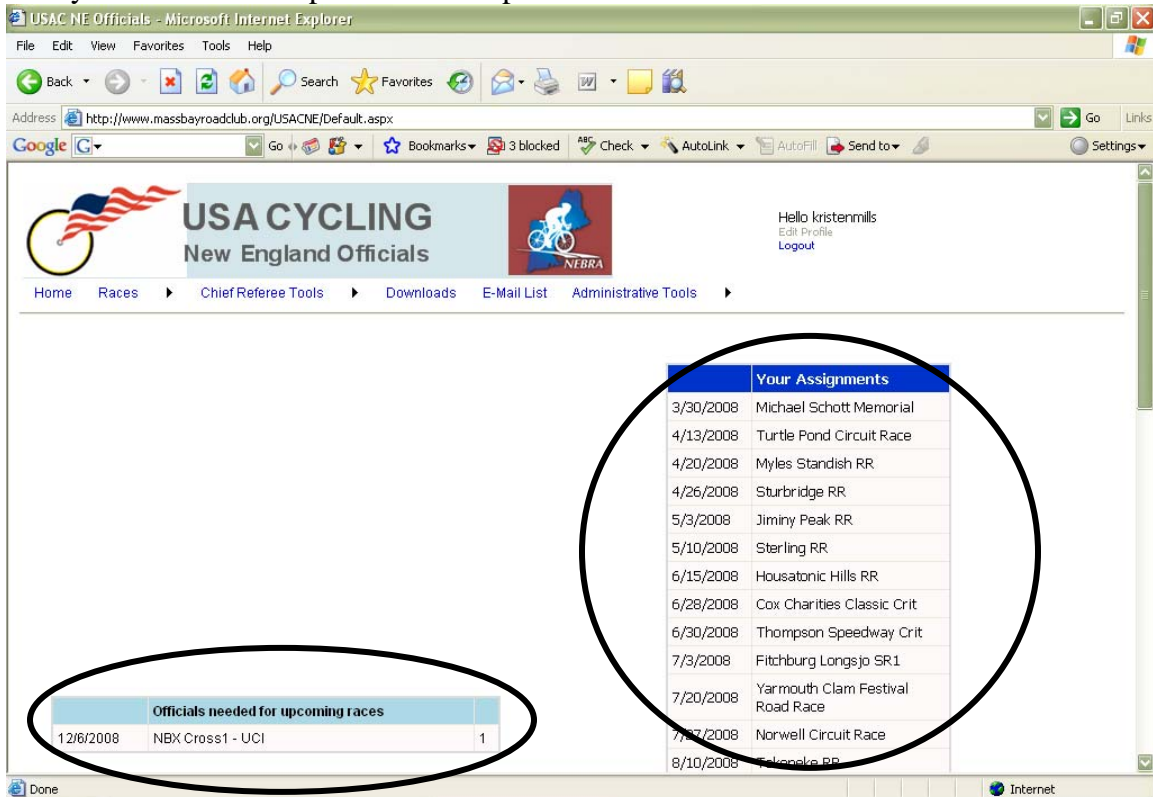

USA CYCLING
New England Officials

Website Demo for Officials Assignments

<http://www.massbayroadclub.org/USACNE>

Create a new account, or log in if you are an existing user

Upon logging in, your assignments are automatically displayed on the home page as well as any races that have open “needed” spots