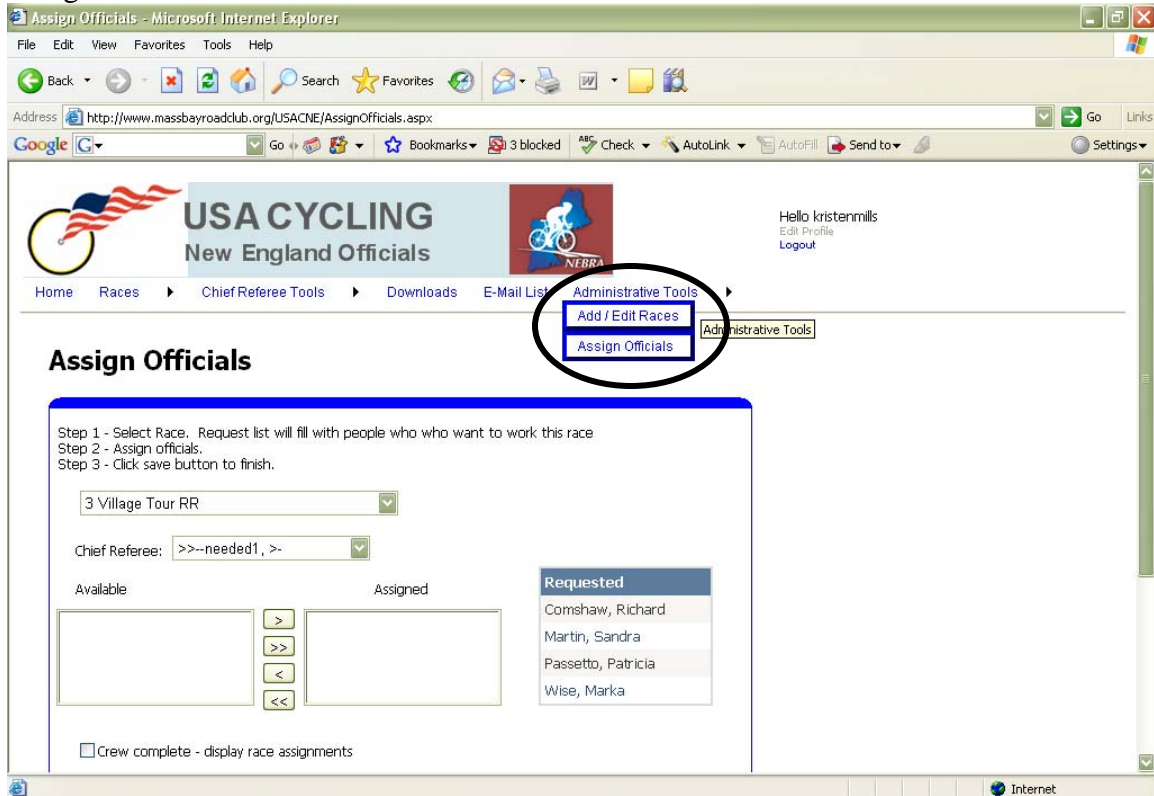

Select the Administrative Tools menu; the Admins are the only ones who have access to Assign Officials